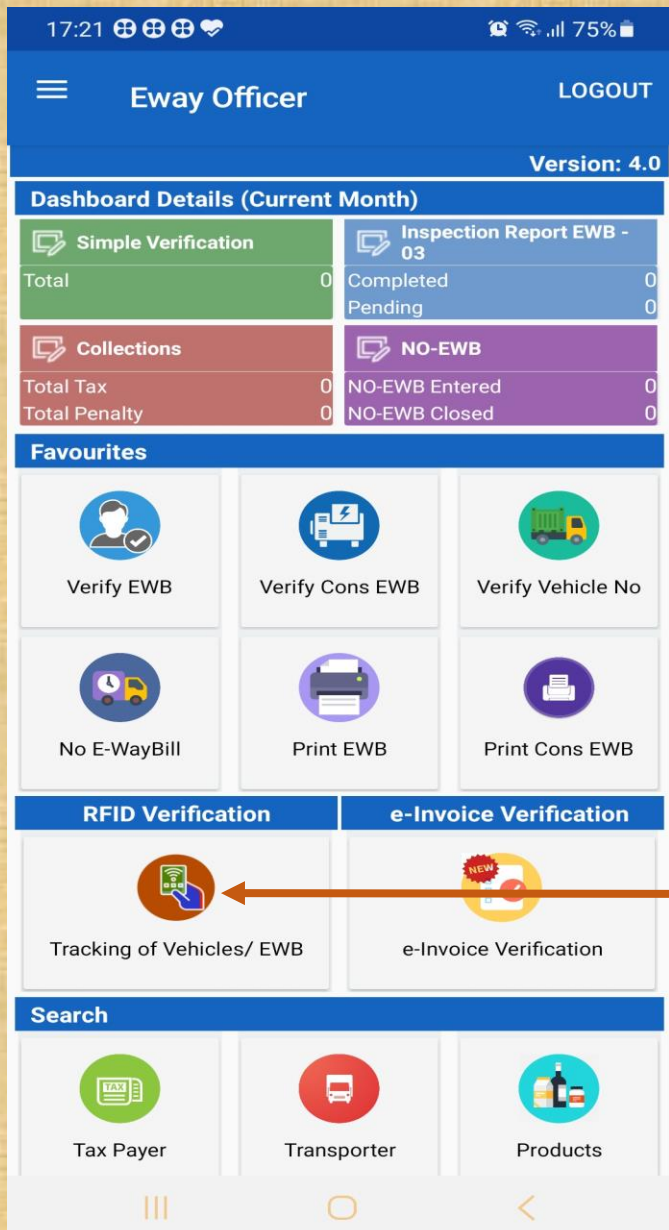

E WAY BILL AND VEHICLE TRACKING MODULE

E Way Bill Officers' Mobile Application

MODULE FOR EWB & VEHICLE TRACKING

Additional features are added to the same application that is currently being used by the officers. The officers have to download the latest apk to get these features

Features related to EWB and Vehicle tracking are available under this Icon

Currently four features are available

1. Vehicles passing through selected toll plazas, direction and time can be tracked in near real time
2. Information on last 10 times a given vehicle passing through some toll plazas
3. E Way Bills carried by a vehicle and its passage details at toll plazas for given period of time
4. EWB, Vehicle details and their passage details for given EWB no.

1. REAL TIME TRACKING OF EWB & VEHICLE AT THE FIELD

1. REAL TIME TRACKING OF EWB & VEHICLE

17:25 74%
Tracking of Vehicles/ E Way Bills

Registration of Current Location

KARNATAKA

Navayuga Bangalooru Tollway||116001

GET PASSAGE DETAILS

Officer has to register for the tolls and the directions such that the vehicles passing through these tolls come towards the place where the officer is currently positioned. Officer can register for multiple tolls and directions such that vehicles passing through all of them are coming towards the officer's current location