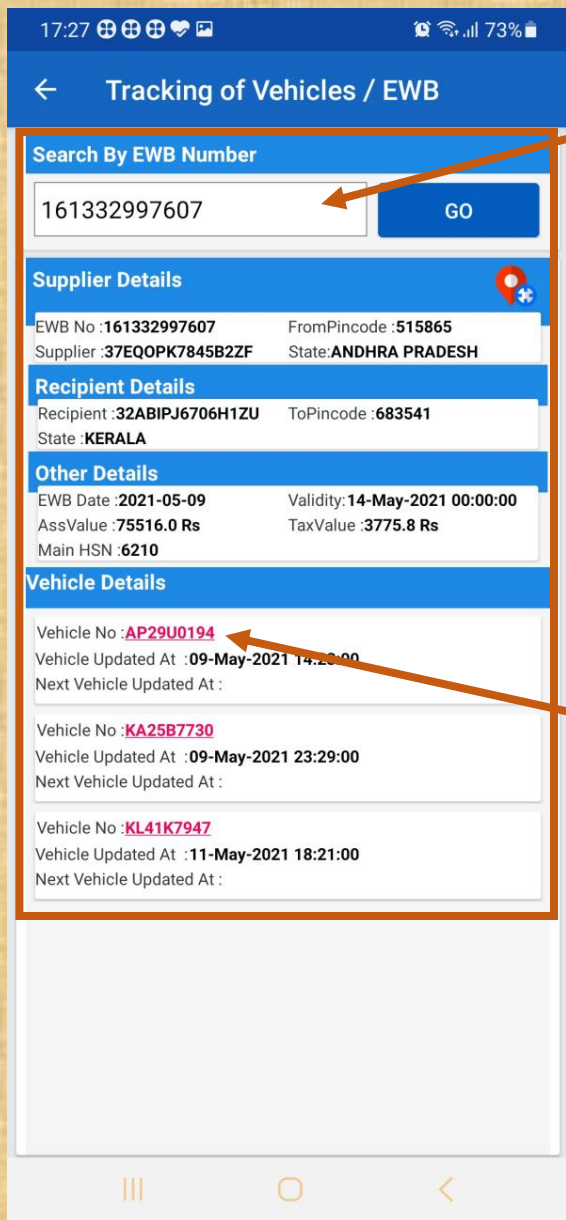

For the given vehicle number, from date and to dates the EWBs carried by this vehicle and the passage details at toll plazas are shown.

Clicking on 'View More >>>' shows rest of the EWBs carried by this vehicle at the same time

Clicking on the map icon, shows the details of the vehicle passing through different toll plazas on the map as shown in next slide

12:07 87%

Eway Officer

The map displays a route starting at Gooty and ending at Kadiri. A red line indicates the vehicle's path. Blue location pins are placed at Gooty, Pamidi, Anantapur, Dharmavaram, and Kadiri. A green pin is located at Kadiri. The map includes various geographical labels such as Gooty, Pamidi, Anantapur, Dharmavaram, Kadiri, and others.

Vehicle passage details at the toll plazas are shown on the map

4. EWB WITH VEHICLE DETAILS

4. EWB WITH VEHICLE DETAILS

For the given EWB no, clicking on 'Go' button shows the basic details of the EWB and vehicle details. Clicking on the map icon, from and to locations as mentioned in the EWB are shown on the map .